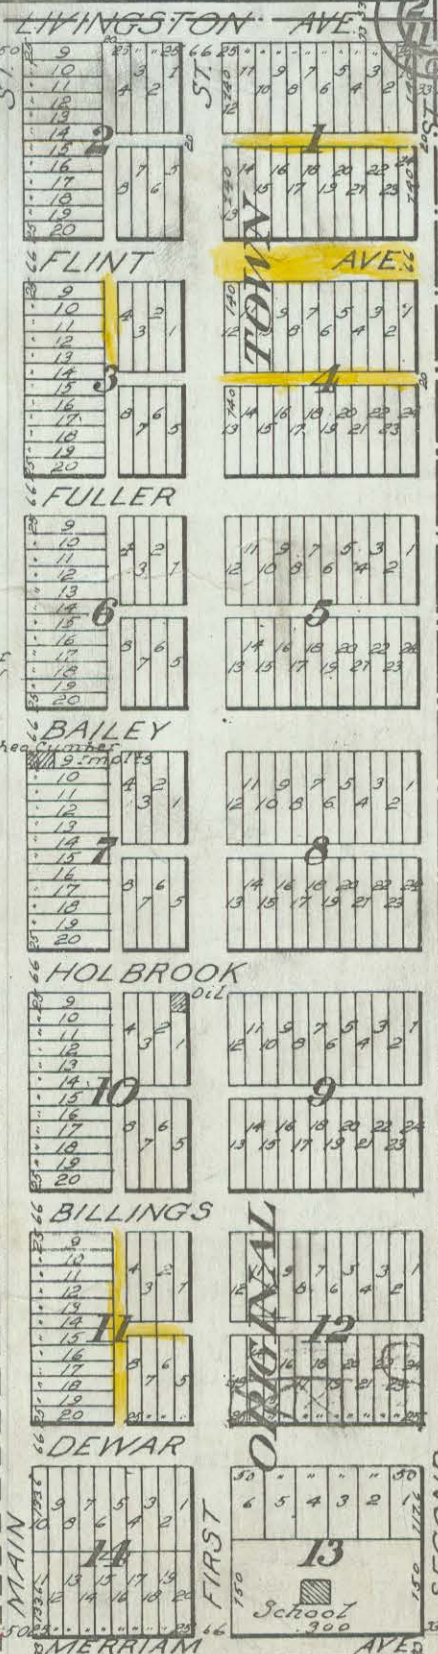

MONTPELIER

MONTPELIER TWP. 137-63

Scale 300 feet = 1 inch

Stock yards

R.R. Depot

Montpelier Co-Op Elev

These numbers are 9' x 15' lots

Roy Church

Book 180-181

AVE.

1

AVE.

2

Church

5

Church

4

Church

AVE.

Roy Church

Book 180-181

Roman Lira

Roman Lira

PACIFIC

NORTHERN

699 Cone 53-171 110 4

397 1150

114 193

127 305