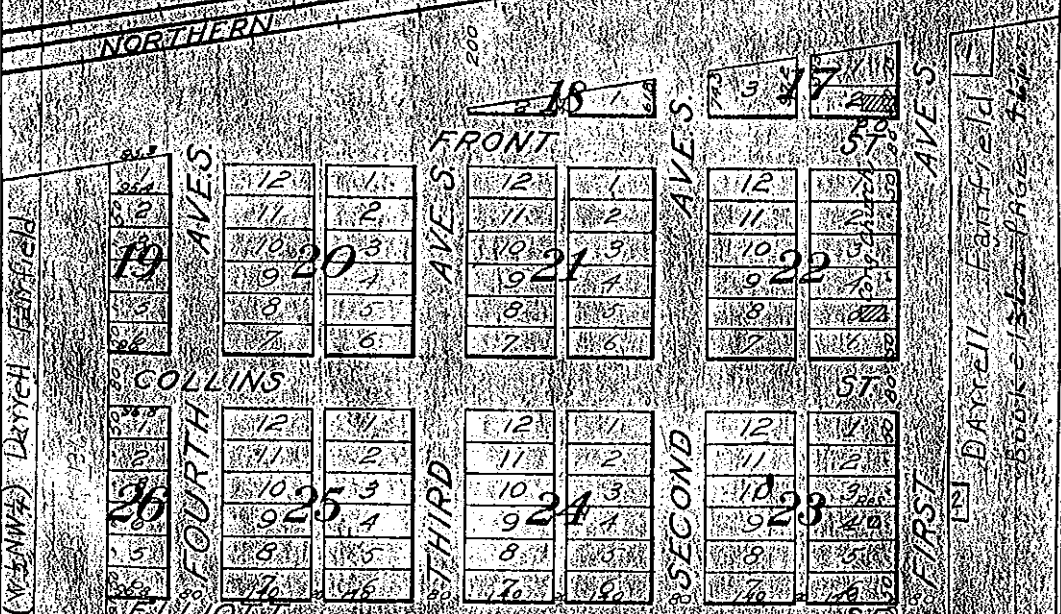

# ELDRIDGE

ELDRIDGE TWP.

Scale 300 feet = 1 inch

NE 1/4 NW 1/4 - 35 - 170 - 65  
John R. Fairchild  
320 ac

(NW 1/4) Ida A Fairchild  
Book 180 - Page 502

Ida A. Fairchild  
Book 180 Page 502  
Stock Yards  
Powers Elevator

270 Stand Farmers Elevator  
Depot  
Farmers Union Co-op R.R. Elevator

(SW 1/4) Daryl Fairchild  
Book 186 Page 502

Daryl Fairchild  
Book 186 Page 502

11 Jack McDonald Book 220 Page 37  
12 Albert Ranallo 154-2090